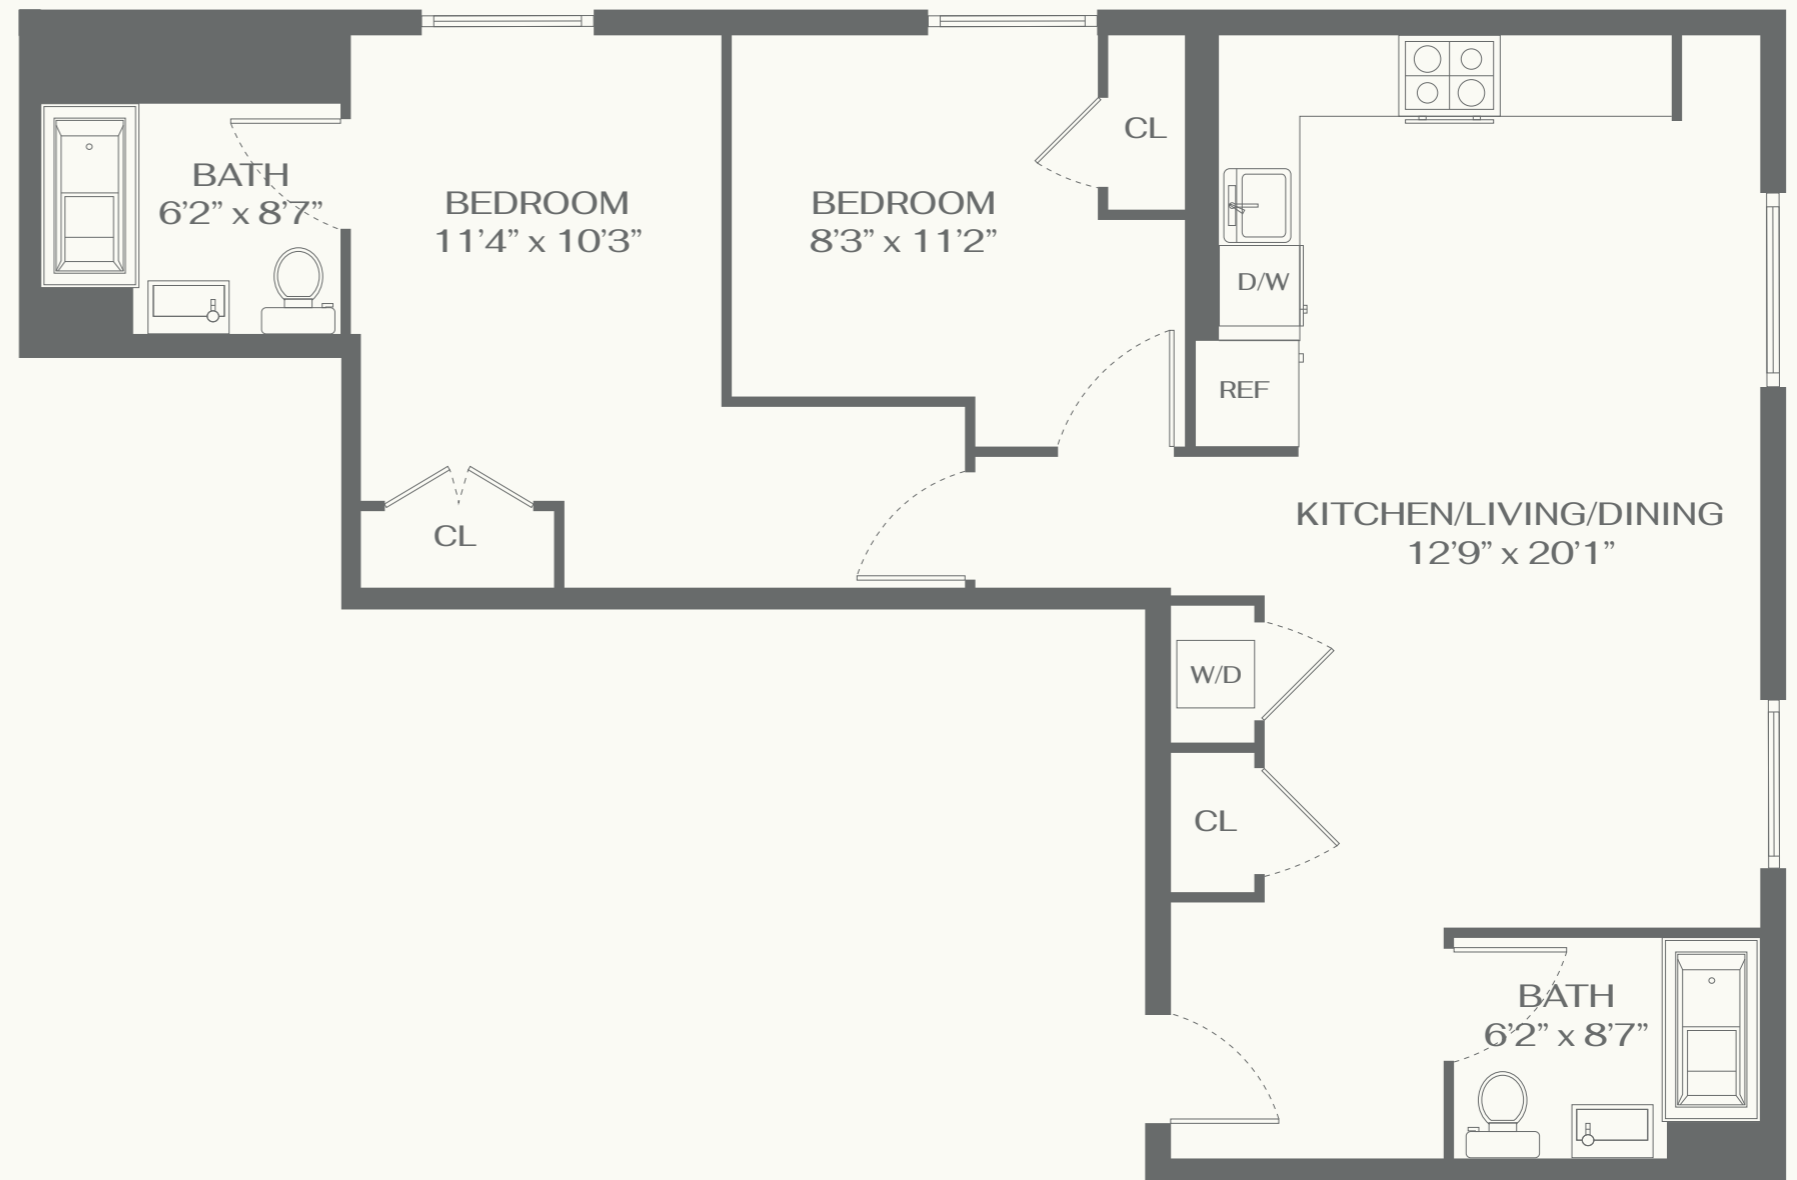

# THE MOTTO

UNIT 22-PH L  
2 BEDROOM | 2 BATHROOM

INTERIOR  
948 SQFT

The sale and purchase of a home is one of the most significant events that an individual will experience in their lifetime. It is more than the simple purchase of housing, for it directly impacts the hopes, dreams, aspirations, and economic destiny of those involved. It is for this reason that the Fair Housing Act and other federal and state laws were enacted to guarantee a right to a national housing market free from discrimination based on race, color, religion, sex, handicap, familial status, and national origin. All square footage and measurements are approximate.